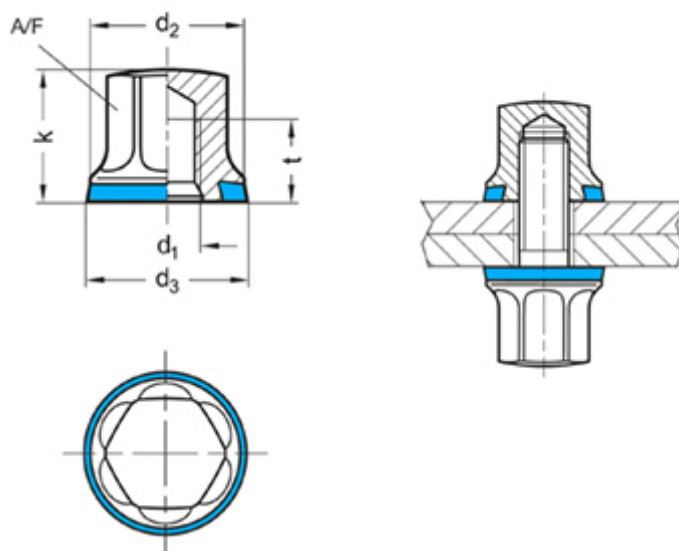

Article number: 201580M6MT

Description: E+G Nut GN 1580-M6-MT-H
Hygienic design H-NBR

Measures

A/F	= 10
d1	= M6
d2	= 14
d3	= 14.8
k	= 12
t min	= 7.5
Weight in (g)	= 6